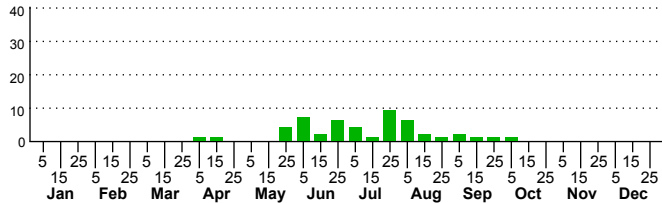

n=49
HM

n=257
Pd

n=166
LM

n=343
CP

Costaconvexa centrostrigaria

Three periods to each month: 1-10 / 11-20 / 21-31

NC Biodiversity Project: nc-biodiversity.com