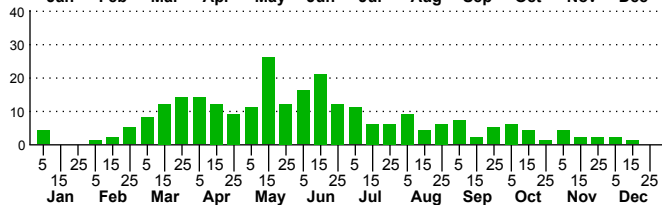

n=49
HM

n=257
Pd

n=166
LM

n=343
CP

Costaconvexa centrostrigaria

Three periods to each month: 1-10 / 11-20 / 21-31

NC Biodiversity Project: nc-biodiversity.com