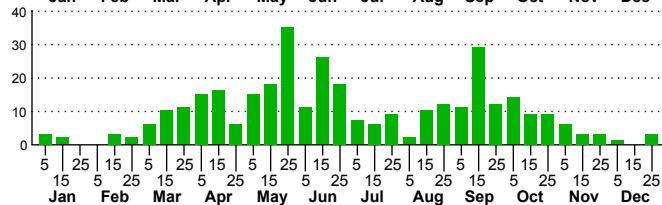

n=49
HM

n=257
Pd

n=166
LM

n=343
CP

Costaconvexa centrostrigaria

Three periods to each month: 1-10 / 11-20 / 21-31

NC Biodiversity Project: nc-biodiversity.com