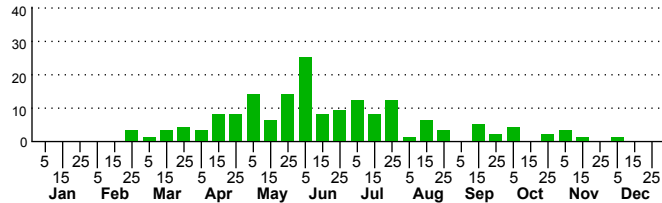

n=49
HM

n=257
Pd

n=166
LM

n=343
CP

Costaconvexa centrostrigaria

Three periods to each month: 1-10 / 11-20 / 21-31

NC Biodiversity Project: nc-biodiversity.com