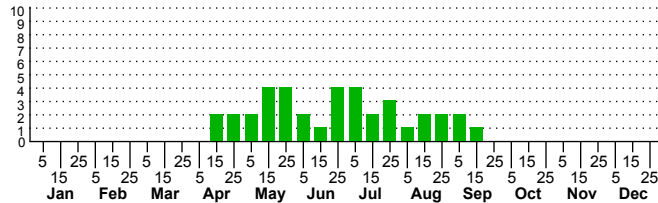

$n=21$
HM

$n=0$
Pd

$n=38$
LM

$n=0$
CP

Trichodezia albovittata

Three periods to each month: 1-10 / 11-20 / 21-31

NC Biodiversity Project: nc-biodiversity.com