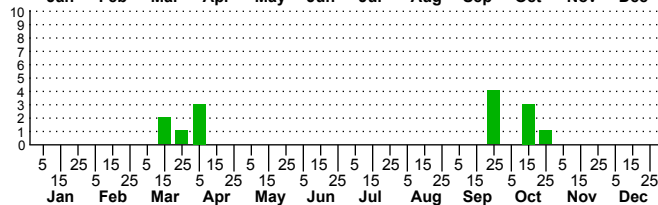

$n=0$
HM

$n=18$
Pd

$n=6$
LM

$n=14$
CP

Eupithecia peckorum

Three periods to each month: 1-10 / 11-20 / 21-31

NC Biodiversity Project: nc-biodiversity.com