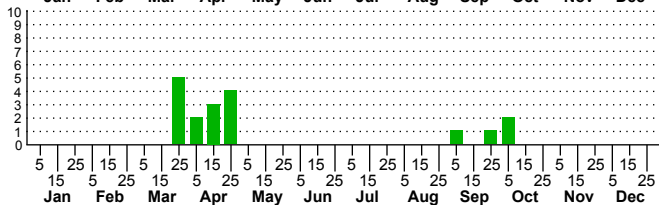

$n=0$
HM

$n=18$
Pd

$n=6$
LM

$n=14$
CP

Eupithecia peckorum

Three periods to each month: 1-10 / 11-20 / 21-31

NC Biodiversity Project: nc-biodiversity.com