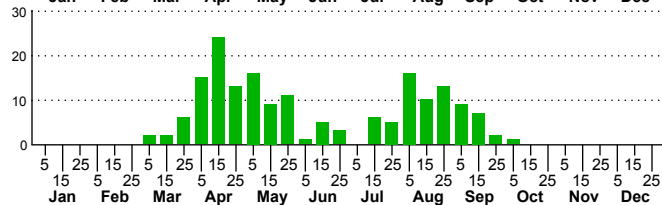

n=14
HM

n=152
Pd

n=117
LM

n=176
CP

Actias luna

Three periods to each month: 1-10 / 11-20 / 21-31

NC Biodiversity Project: nc-biodiversity.com