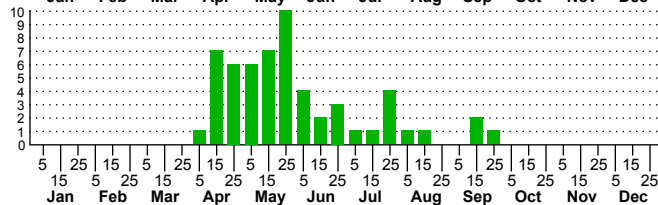

$n=0$
HM

$n=15$
Pd

$n=15$
LM

$n=57$
CP

Dolba hyloeus

Three periods to each month: 1-10 / 11-20 / 21-31

NC Biodiversity Project: nc-biodiversity.com