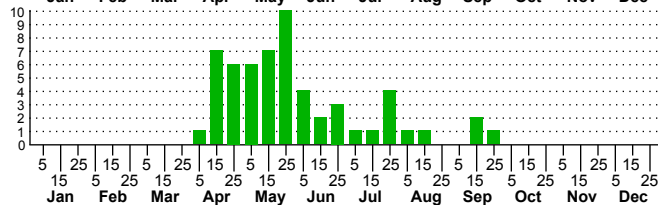

$n=0$
HM

$n=15$
Pd

$n=12$
LM

$n=57$
CP

Dolba hyloeus

Three periods to each month: 1-10 / 11-20 / 21-31

NC Biodiversity Project: nc-biodiversity.com