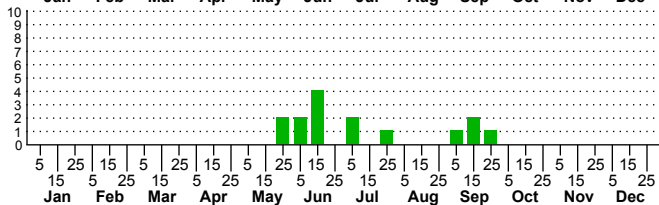

$n=0$
HM

$n=15$
Pd

$n=18$
LM

$n=12$
CP

Ceratonia catalpae

Three periods to each month: 1-10 / 11-20 / 21-31

NC Biodiversity Project: nc-biodiversity.com