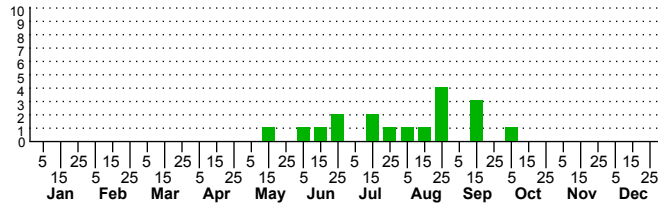

$n=0$
HM

$n=15$
Pd

$n=18$
LM

$n=12$
CP

Ceratonia catalpae

Three periods to each month: 1-10 / 11-20 / 21-31

NC Biodiversity Project: nc-biodiversity.com