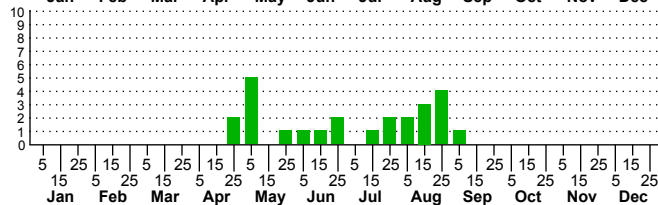

$n=5$
HM

$n=19$
Pd

$n=31$
LM

$n=25$
CP

Paonias astylus

Three periods to each month: 1-10 / 11-20 / 21-31

NC Biodiversity Project: nc-biodiversity.com