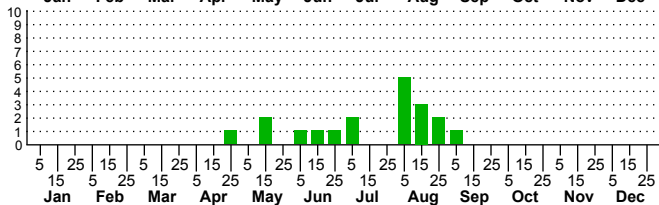

$n=5$
HM

$n=19$
Pd

$n=31$
LM

$n=25$
CP

Paonias astylus

Three periods to each month: 1-10 / 11-20 / 21-31

NC Biodiversity Project: nc-biodiversity.com