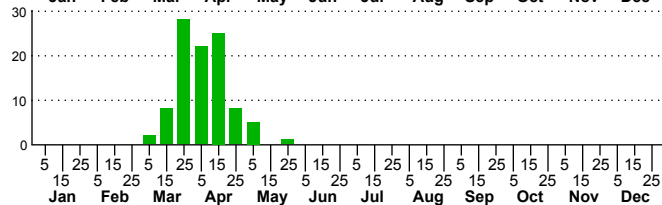

$n=3$
HM

$n=28$
Pd

$n=75$
LM

$n=99$
CP

Deidamia inscriptum

Three periods to each month: 1-10 / 11-20 / 21-31

NC Biodiversity Project: nc-biodiversity.com