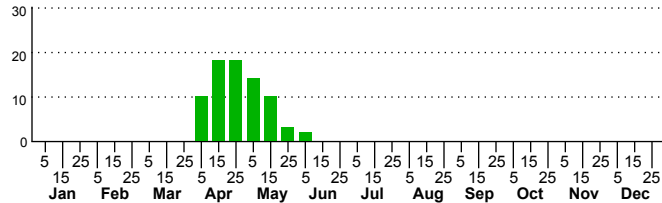

$n=3$
HM

$n=28$
Pd

$n=75$
LM

$n=100$
CP

Deidamia inscriptum

Three periods to each month: 1-10 / 11-20 / 21-31

NC Biodiversity Project: nc-biodiversity.com