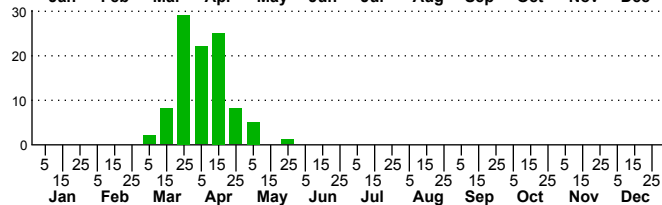

$n=3$
HM

$n=28$
Pd

$n=75$
LM

$n=100$
CP

Deidamia inscriptum

Three periods to each month: 1-10 / 11-20 / 21-31

NC Biodiversity Project: nc-biodiversity.com