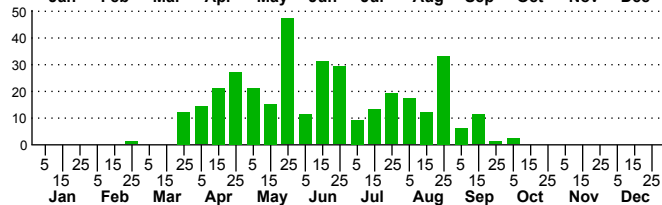

n=88
HM

n=224
Pd

n=261
LM

n=352
CP

Nadata gibbosa

Three periods to each month: 1-10 / 11-20 / 21-31

NC Biodiversity Project: nc-biodiversity.com