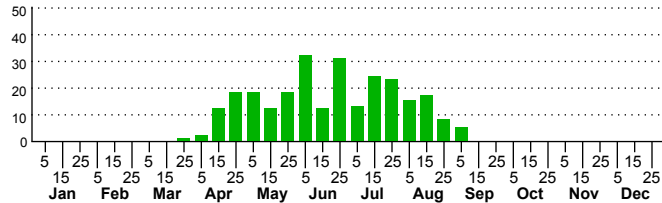

n=88
HM

n=224
Pd

n=261
LM

n=352
CP

Nadata gibbosa

Three periods to each month: 1-10 / 11-20 / 21-31

NC Biodiversity Project: nc-biodiversity.com