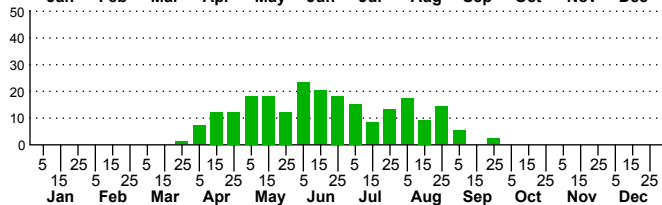

n=88
HM

n=224
Pd

n=261
LM

n=352
CP

Nadata gibbosa

Three periods to each month: 1-10 / 11-20 / 21-31

NC Biodiversity Project: nc-biodiversity.com