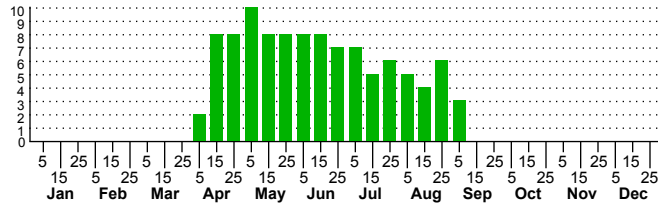

n=17
HM

n=29
Pd

n=103
LM

n=8
CP

Dasylophia thyatiroides

Three periods to each month: 1-10 / 11-20 / 21-31

NC Biodiversity Project: nc-biodiversity.com