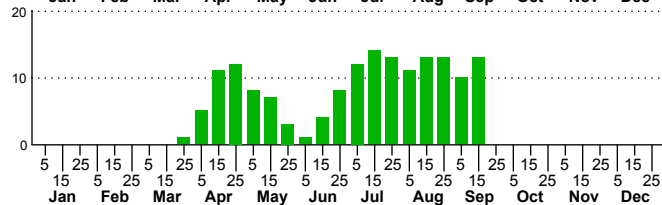

$n=0$
HM

$n=0$
Pd

$n=0$
LM

$n=159$
CP

Heterocampa astarte

Three periods to each month: 1-10 / 11-20 / 21-31

NC Biodiversity Project: nc-biodiversity.com