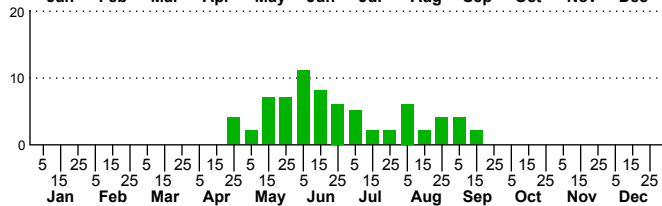

$n=4$
HM

$n=72$
Pd

$n=49$
LM

$n=125$
CP

Coelodasys unicornis

Three periods to each month: 1-10 / 11-20 / 21-31

NC Biodiversity Project: nc-biodiversity.com