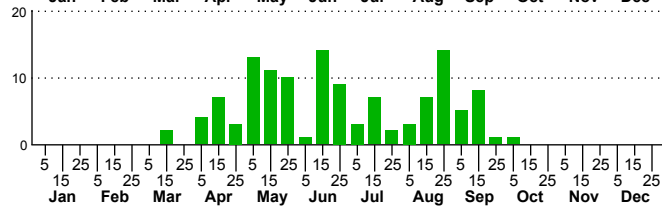

$n=4$
HM

$n=72$
Pd

$n=49$
LM

$n=125$
CP

Coelodasys unicornis

Three periods to each month: 1-10 / 11-20 / 21-31

NC Biodiversity Project: nc-biodiversity.com