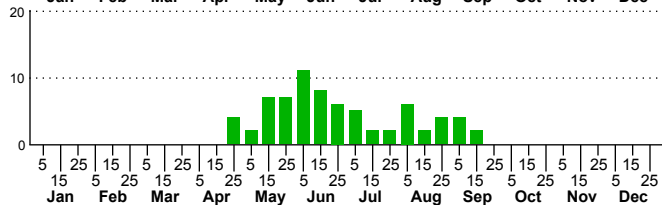

$n=4$   
HM

$n=72$   
Pd

$n=49$   
LM

$n=125$   
CP

*Coelodasys unicornis*

Three periods to each month: 1-10 / 11-20 / 21-31

NC Biodiversity Project: [nc-biodiversity.com](http://nc-biodiversity.com)