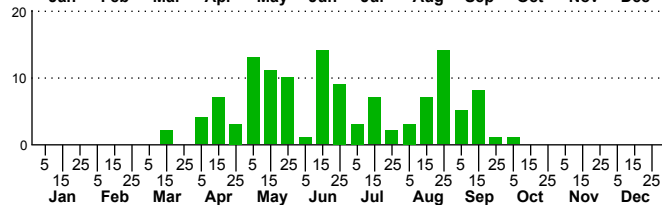

$n=4$   
HM

$n=72$   
Pd

$n=49$   
LM

$n=125$   
CP

*Coelodasys unicornis*

Three periods to each month: 1-10 / 11-20 / 21-31

NC Biodiversity Project: [nc-biodiversity.com](http://nc-biodiversity.com)