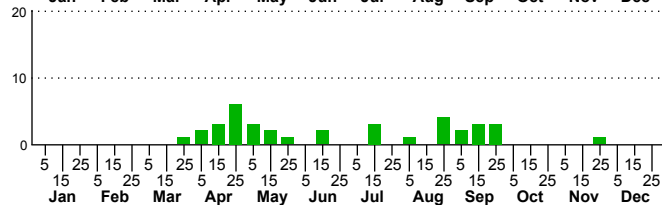

n=24
HM

n=75
Pd

n=125
LM

n=37
CP

Pyrrharctia isabella

Three periods to each month: 1-10 / 11-20 / 21-31

NC Biodiversity Project: nc-biodiversity.com