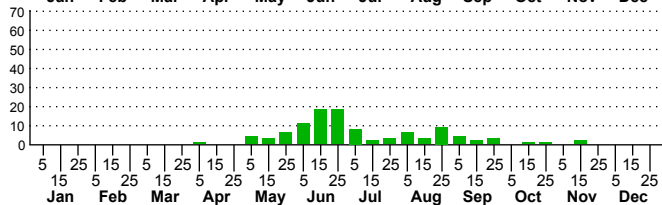

n=74
HM

n=105
Pd

n=157
LM

n=290
CP

Halysidota tessellaris

Three periods to each month: 1-10 / 11-20 / 21-31

NC Biodiversity Project: nc-biodiversity.com