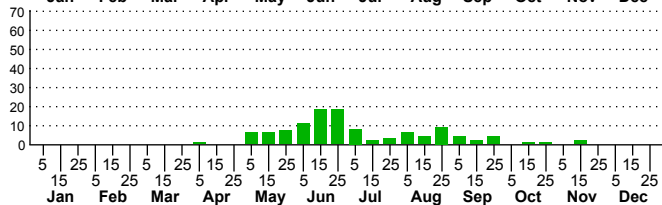

n=77
HM

n=113
Pd

n=172
LM

n=297
CP

Halysidota tessellaris

Three periods to each month: 1-10 / 11-20 / 21-31

NC Biodiversity Project: nc-biodiversity.com