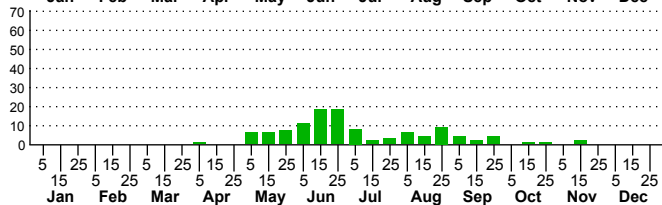

n=77
HM

n=113
Pd

n=174
LM

n=298
CP

Halysidota tessellaris

Three periods to each month: 1-10 / 11-20 / 21-31

NC Biodiversity Project: nc-biodiversity.com