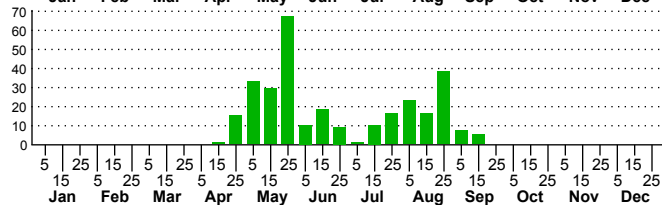

n=77
HM

n=113
Pd

n=174
LM

n=298
CP

Halysidota tessellaris

Three periods to each month: 1-10 / 11-20 / 21-31

NC Biodiversity Project: nc-biodiversity.com