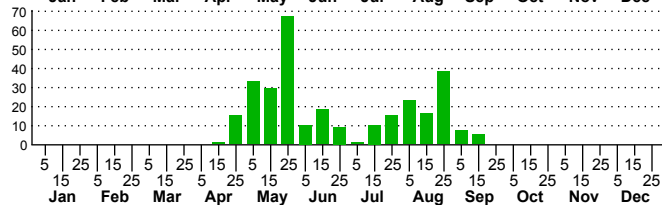

n=77
HM

n=113
Pd

n=172
LM

n=297
CP

Halysidota tessellaris

Three periods to each month: 1-10 / 11-20 / 21-31

NC Biodiversity Project: nc-biodiversity.com