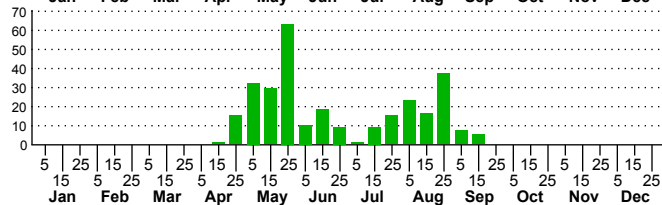

n=74
HM

n=105
Pd

n=157
LM

n=290
CP

Halysidota tessellaris

Three periods to each month: 1-10 / 11-20 / 21-31

NC Biodiversity Project: nc-biodiversity.com