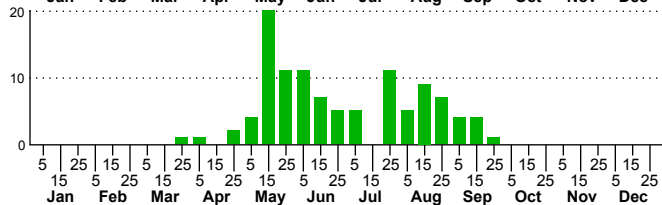

$n=2$
HM

$n=108$
Pd

$n=20$
LM

$n=5$
CP

Halysidota unidentified species

Three periods to each month: 1-10 / 11-20 / 21-31

NC Biodiversity Project: nc-biodiversity.com