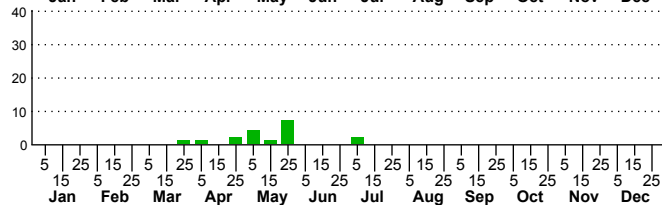

n=34
HM

n=57
Pd

n=97
LM

n=18
CP

Chytolita morbidalis

Three periods to each month: 1-10 / 11-20 / 21-31

NC Biodiversity Project: nc-biodiversity.com