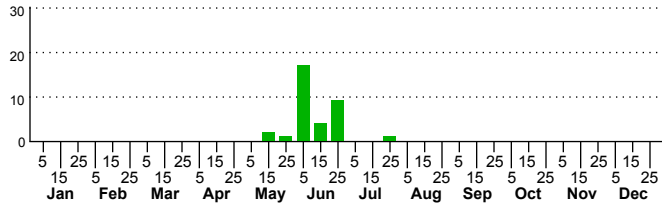

n=34
HM

n=56
Pd

n=92
LM

n=18
CP

Chytolita morbidalis

Three periods to each month: 1-10 / 11-20 / 21-31

NC Biodiversity Project: nc-biodiversity.com