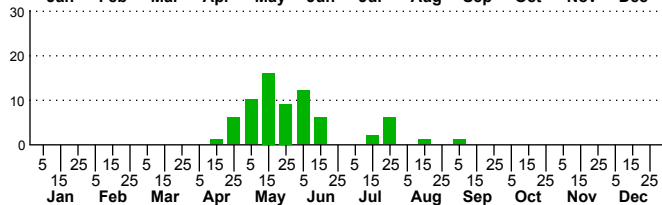

n=34
HM

n=70
Pd

n=84
LM

n=20
CP

Chytolita morbidalis

Three periods to each month: 1-10 / 11-20 / 21-31

NC Biodiversity Project: nc-biodiversity.com