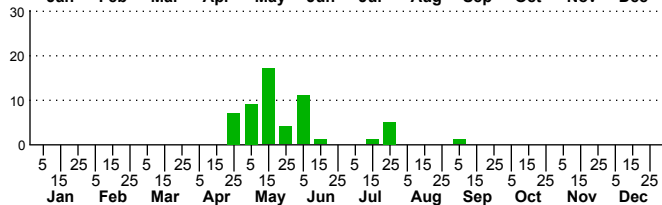

n=34
HM

n=56
Pd

n=92
LM

n=18
CP

Chytolita morbidalis

Three periods to each month: 1-10 / 11-20 / 21-31

NC Biodiversity Project: nc-biodiversity.com