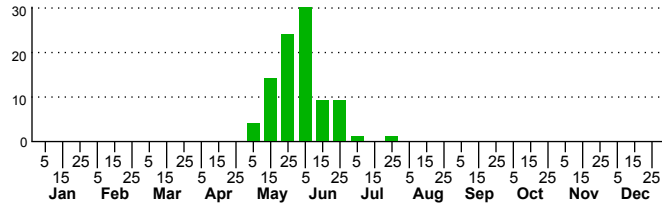

n=34
HM

n=56
Pd

n=92
LM

n=18
CP

Chytolita morbidalis

Three periods to each month: 1-10 / 11-20 / 21-31

NC Biodiversity Project: nc-biodiversity.com