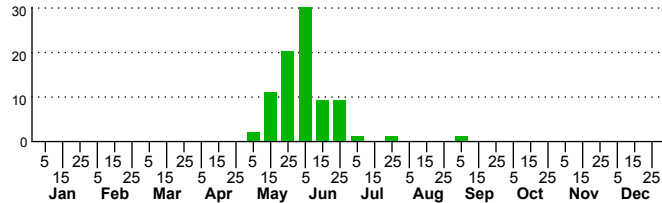

n=34
HM

n=70
Pd

n=84
LM

n=20
CP

Chytolita morbidalis

Three periods to each month: 1-10 / 11-20 / 21-31

NC Biodiversity Project: nc-biodiversity.com