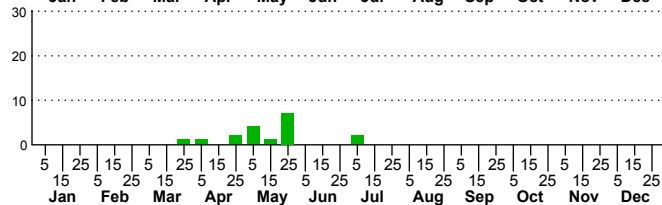

n=34
HM

n=56
Pd

n=92
LM

n=18
CP

Chytolita morbidalis

Three periods to each month: 1-10 / 11-20 / 21-31

NC Biodiversity Project: nc-biodiversity.com