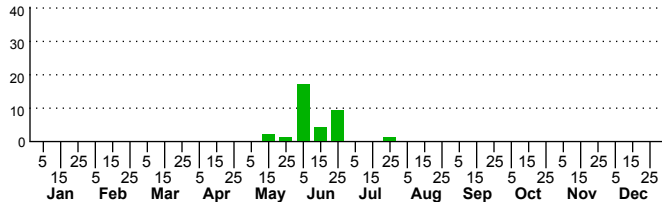

n=34
HM

n=57
Pd

n=97
LM

n=18
CP

Chytolita morbidalis

Three periods to each month: 1-10 / 11-20 / 21-31

NC Biodiversity Project: nc-biodiversity.com