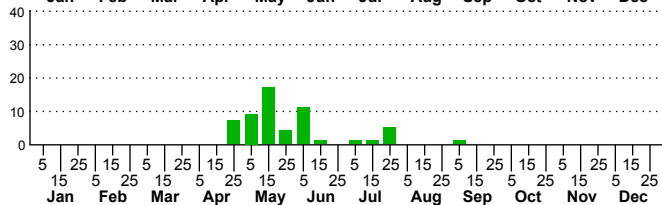

n=34
HM

n=57
Pd

n=97
LM

n=18
CP

Chytolita morbidalis

Three periods to each month: 1-10 / 11-20 / 21-31

NC Biodiversity Project: nc-biodiversity.com