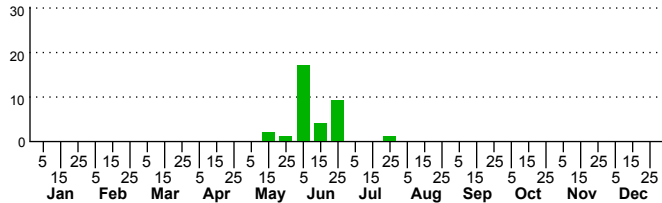

n=34
HM

n=70
Pd

n=84
LM

n=20
CP

Chytolita morbidalis

Three periods to each month: 1-10 / 11-20 / 21-31

NC Biodiversity Project: nc-biodiversity.com