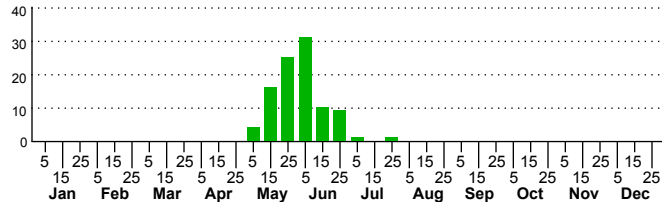

n=34
HM

n=57
Pd

n=97
LM

n=18
CP

Chytolita morbidalis

Three periods to each month: 1-10 / 11-20 / 21-31

NC Biodiversity Project: nc-biodiversity.com