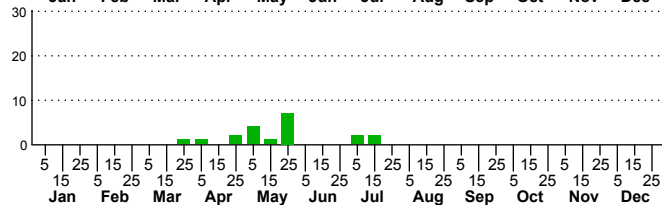

n=34
HM

n=70
Pd

n=84
LM

n=20
CP

Chytolita morbidalis

Three periods to each month: 1-10 / 11-20 / 21-31

NC Biodiversity Project: nc-biodiversity.com