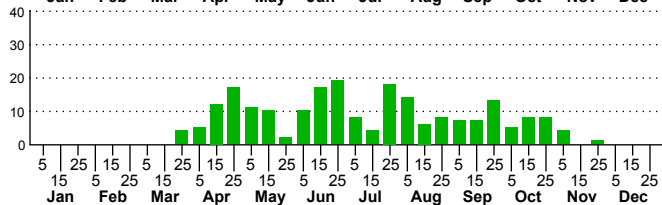

$n=6$
HM

$n=218$
Pd

$n=86$
LM

$n=362$
CP

Tetanolita mynesalis

Three periods to each month: 1-10 / 11-20 / 21-31

NC Biodiversity Project: nc-biodiversity.com