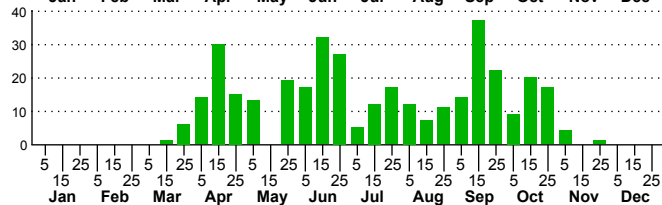

$n=6$
HM

$n=218$
Pd

$n=86$
LM

$n=362$
CP

Tetanolita mynesalis

Three periods to each month: 1-10 / 11-20 / 21-31

NC Biodiversity Project: nc-biodiversity.com