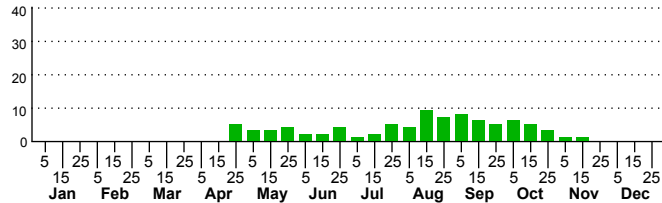

$n=6$
HM

$n=218$
Pd

$n=86$
LM

$n=362$
CP

Tetanolita mynesalis

Three periods to each month: 1-10 / 11-20 / 21-31

NC Biodiversity Project: nc-biodiversity.com