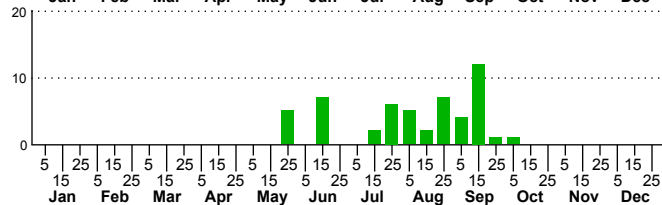

$n=0$
HM

$n=54$
Pd

$n=7$
LM

$n=52$
CP

Redectis pygmaea

Three periods to each month: 1-10 / 11-20 / 21-31

NC Biodiversity Project: nc-biodiversity.com