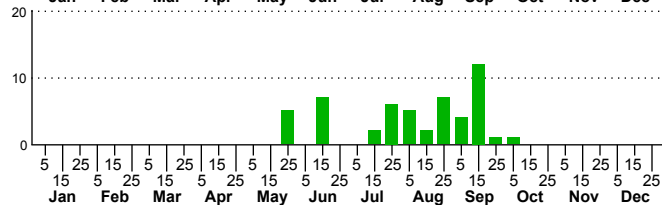

$n=0$
HM

$n=52$
Pd

$n=7$
LM

$n=52$
CP

Redectis pygmaea

Three periods to each month: 1-10 / 11-20 / 21-31

NC Biodiversity Project: nc-biodiversity.com