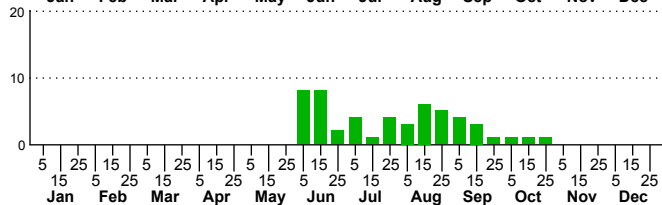

$n=0$
HM

$n=52$
Pd

$n=7$
LM

$n=52$
CP

Redectis pygmaea

Three periods to each month: 1-10 / 11-20 / 21-31

NC Biodiversity Project: nc-biodiversity.com