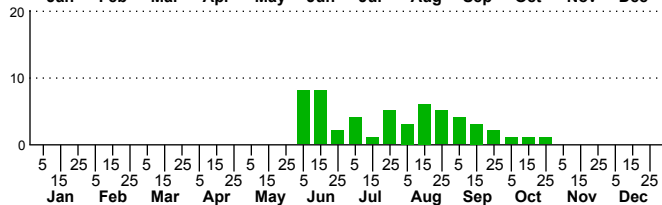

$n=0$
HM

$n=54$
Pd

$n=7$
LM

$n=52$
CP

Redectis pygmaea

Three periods to each month: 1-10 / 11-20 / 21-31

NC Biodiversity Project: nc-biodiversity.com