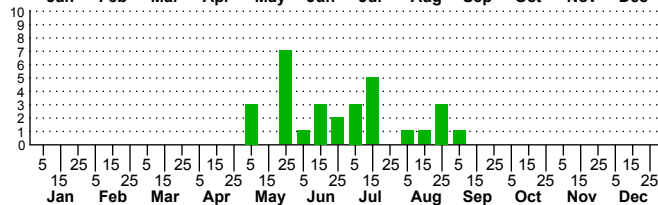

$n=0$
HM

$n=32$
Pd

$n=3$
LM

$n=30$
CP

Ledaea perditalis

Three periods to each month: 1-10 / 11-20 / 21-31

NC Biodiversity Project: nc-biodiversity.com