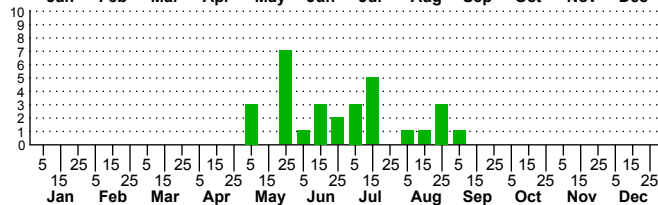

$n=0$
HM

$n=33$
Pd

$n=3$
LM

$n=30$
CP

Ledaea perditalis

Three periods to each month: 1-10 / 11-20 / 21-31

NC Biodiversity Project: nc-biodiversity.com