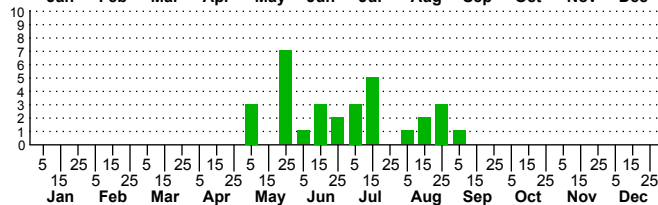

$n=0$
HM

$n=34$
Pd

$n=3$
LM

$n=31$
CP

Ledaea perditalis

Three periods to each month: 1-10 / 11-20 / 21-31

NC Biodiversity Project: nc-biodiversity.com