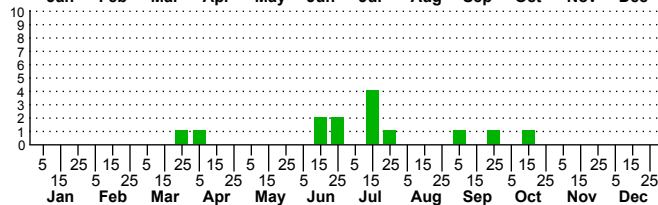

$n=1$
HM

$n=0$
Pd

$n=0$
LM

$n=14$
CP

Litoprosopus futilis

Three periods to each month: 1-10 / 11-20 / 21-31

NC Biodiversity Project: nc-biodiversity.com