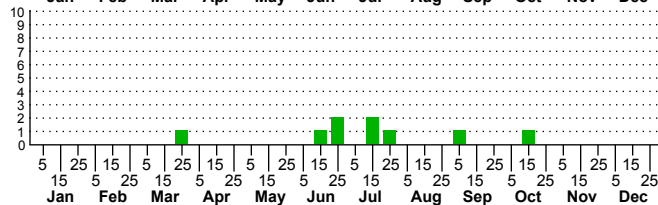

$n=1$
HM

$n=0$
Pd

$n=0$
LM

$n=9$
CP

Litoprosopus futilis

Three periods to each month: 1-10 / 11-20 / 21-31

NC Biodiversity Project: nc-biodiversity.com