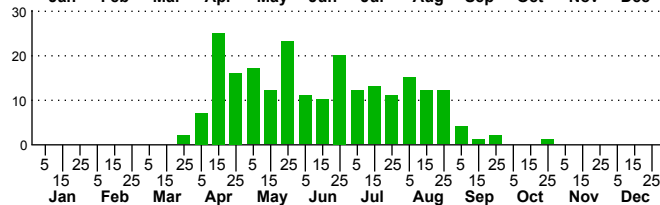

$n=0$
HM

$n=1$
Pd

$n=0$
LM

$n=226$
CP

Panopoda repanda

Three periods to each month: 1-10 / 11-20 / 21-31

NC Biodiversity Project: nc-biodiversity.com