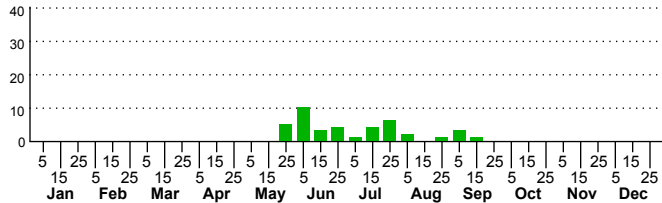

n=40
HM

n=96
Pd

n=172
LM

n=152
CP

Allotria elonympha

Three periods to each month: 1-10 / 11-20 / 21-31

NC Biodiversity Project: nc-biodiversity.com