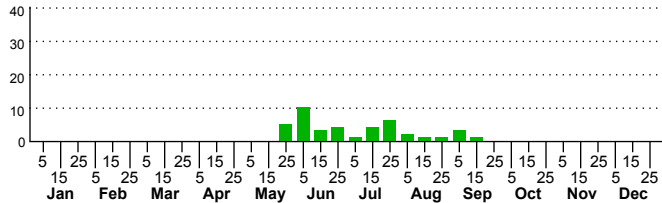

n=41
HM

n=96
Pd

n=180
LM

n=152
CP

Allotria elonympha

Three periods to each month: 1-10 / 11-20 / 21-31

NC Biodiversity Project: nc-biodiversity.com