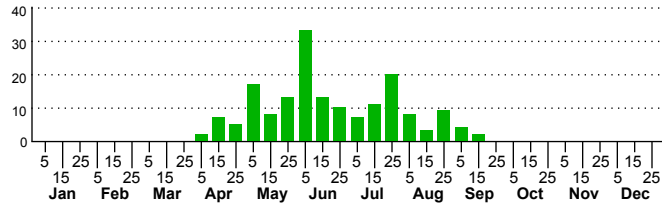

n=40
HM

n=96
Pd

n=172
LM

n=152
CP

Allotria elonympha

Three periods to each month: 1-10 / 11-20 / 21-31

NC Biodiversity Project: nc-biodiversity.com