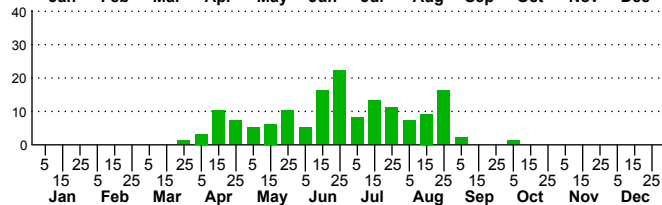

n=40
HM

n=96
Pd

n=172
LM

n=152
CP

Allotria elonympha

Three periods to each month: 1-10 / 11-20 / 21-31

NC Biodiversity Project: nc-biodiversity.com