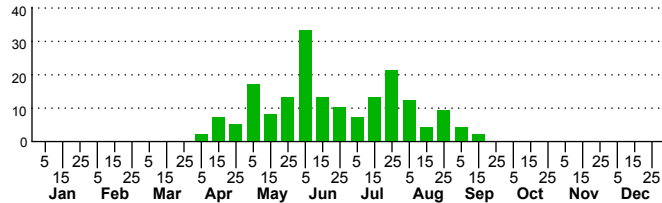

n=41
HM

n=96
Pd

n=180
LM

n=152
CP

Allotria elonympha

Three periods to each month: 1-10 / 11-20 / 21-31

NC Biodiversity Project: nc-biodiversity.com