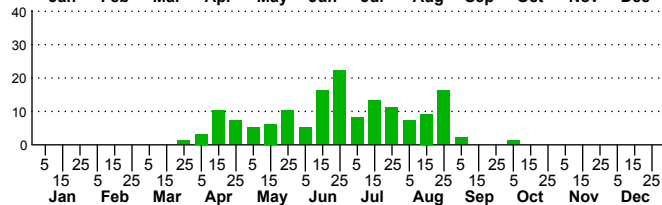

n=41
HM

n=96
Pd

n=180
LM

n=152
CP

Allotria elonympha

Three periods to each month: 1-10 / 11-20 / 21-31

NC Biodiversity Project: nc-biodiversity.com