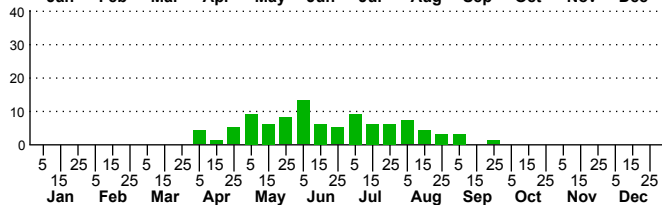

n=40
HM

n=96
Pd

n=172
LM

n=152
CP

Allotria elonympha

Three periods to each month: 1-10 / 11-20 / 21-31

NC Biodiversity Project: nc-biodiversity.com