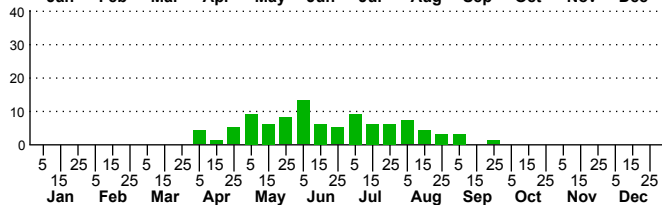

n=41
HM

n=96
Pd

n=180
LM

n=152
CP

Allotria elonympha

Three periods to each month: 1-10 / 11-20 / 21-31

NC Biodiversity Project: nc-biodiversity.com