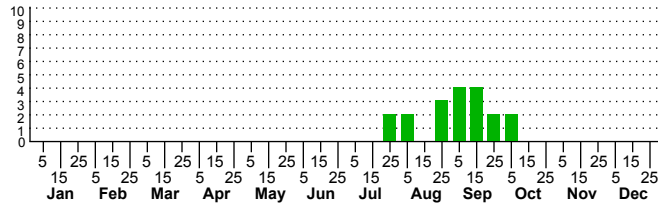

$n=7$
HM

$n=4$
Pd

$n=19$
LM

$n=6$
CP

Catocala nebulosa

Three periods to each month: 1-10 / 11-20 / 21-31

NC Biodiversity Project: nc-biodiversity.com