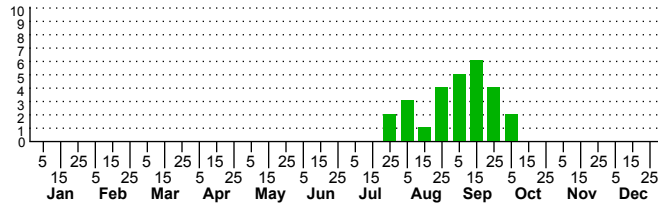

$n=8$
HM

$n=9$
Pd

$n=27$
LM

$n=6$
CP

Catocala nebulosa

Three periods to each month: 1-10 / 11-20 / 21-31

NC Biodiversity Project: nc-biodiversity.com