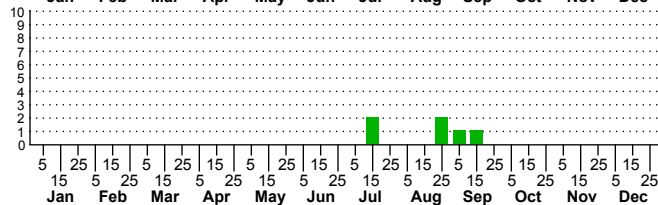

$n=8$
HM

$n=9$
Pd

$n=27$
LM

$n=6$
CP

Catocala nebulosa

Three periods to each month: 1-10 / 11-20 / 21-31

NC Biodiversity Project: nc-biodiversity.com