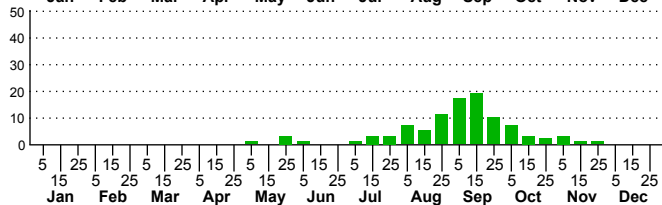

$n=8$
HM

$n=98$
Pd

$n=30$
LM

$n=217$
CP

Chrysodeixis includens

Three periods to each month: 1-10 / 11-20 / 21-31

NC Biodiversity Project: nc-biodiversity.com