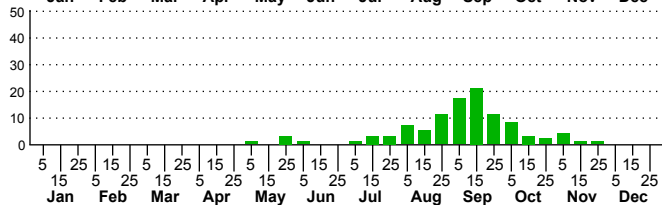

$n=8$
HM

$n=103$
Pd

$n=31$
LM

$n=231$
CP

Chrysodeixis includens

Three periods to each month: 1-10 / 11-20 / 21-31

NC Biodiversity Project: nc-biodiversity.com