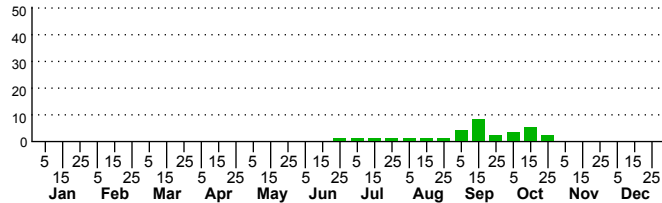

$n=8$
HM

$n=103$
Pd

$n=31$
LM

$n=231$
CP

Chrysodeixis includens

Three periods to each month: 1-10 / 11-20 / 21-31

NC Biodiversity Project: nc-biodiversity.com