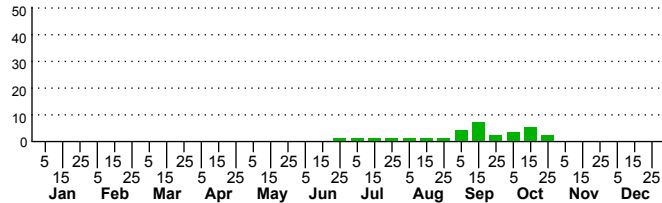

$n=8$
HM

$n=98$
Pd

$n=30$
LM

$n=217$
CP

Chrysodeixis includens

Three periods to each month: 1-10 / 11-20 / 21-31

NC Biodiversity Project: nc-biodiversity.com