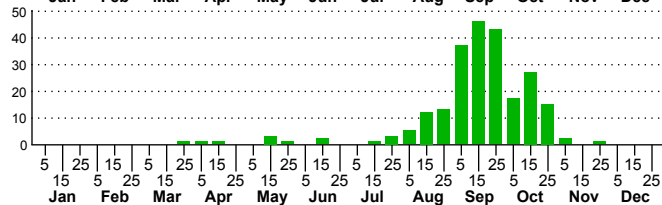

$n=8$
HM

$n=103$
Pd

$n=31$
LM

$n=231$
CP

Chrysodeixis includens

Three periods to each month: 1-10 / 11-20 / 21-31

NC Biodiversity Project: nc-biodiversity.com