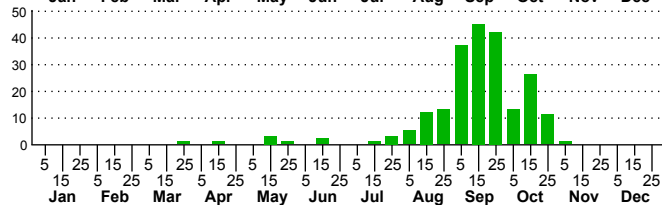

$n=8$
HM

$n=98$
Pd

$n=30$
LM

$n=217$
CP

Chrysodeixis includens

Three periods to each month: 1-10 / 11-20 / 21-31

NC Biodiversity Project: nc-biodiversity.com