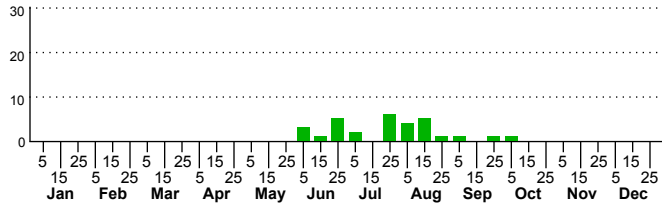

n=30
HM

n=37
LM

n=140
Pd

n=203
CP

Paectes abrostoloides

Three periods to each month: 1-10 / 11-20 / 21-31

NC Biodiversity Project: nc-biodiversity.com