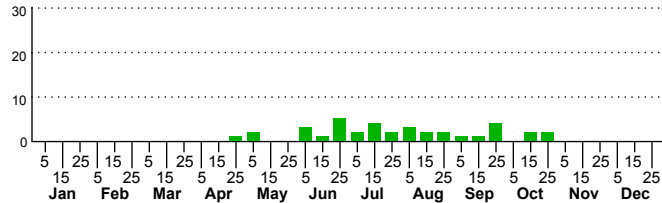

n=30
HM

n=37
LM

n=140
Pd

n=203
CP

Paectes abrostoloides

Three periods to each month: 1-10 / 11-20 / 21-31

NC Biodiversity Project: nc-biodiversity.com