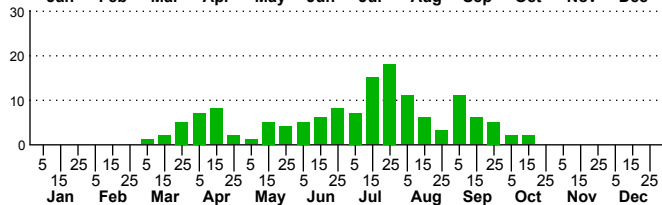

n=30
HM

n=37
LM

n=140
Pd

n=203
CP

Paectes abrostoloides

Three periods to each month: 1-10 / 11-20 / 21-31

NC Biodiversity Project: nc-biodiversity.com