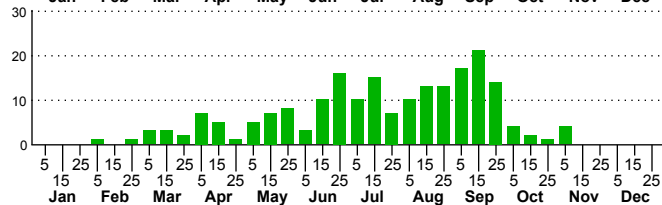

n=30
HM

n=37
LM

n=140
Pd

n=203
CP

Paectes abrostoloides

Three periods to each month: 1-10 / 11-20 / 21-31

NC Biodiversity Project: nc-biodiversity.com