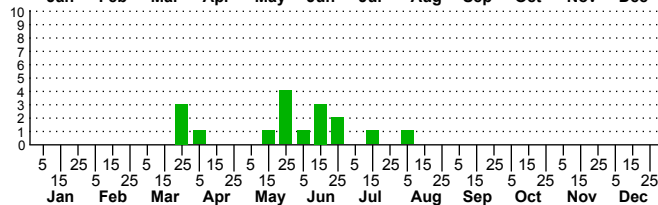

$n=0$   
HM

$n=7$   
Pd

$n=9$   
LM

$n=17$   
CP

*Baileya doubledayi*

Three periods to each month: 1-10 / 11-20 / 21-31

NC Biodiversity Project: [nc-biodiversity.com](http://nc-biodiversity.com)