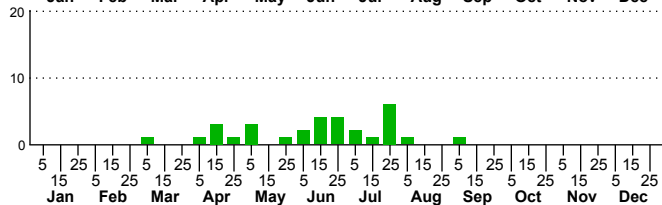

$n=7$
HM

$n=31$
Pd

$n=78$
LM

$n=12$
CP

Baileya australis

Three periods to each month: 1-10 / 11-20 / 21-31

NC Biodiversity Project: nc-biodiversity.com