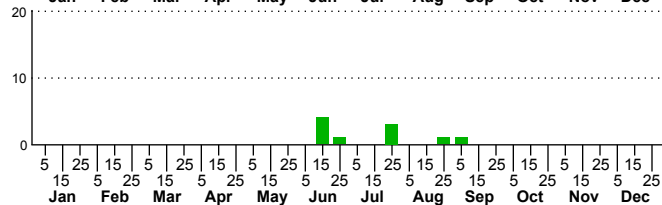

$n=6$
HM

$n=23$
Pd

$n=65$
LM

$n=10$
CP

Baileyya australis

Three periods to each month: 1-10 / 11-20 / 21-31

NC Biodiversity Project: nc-biodiversity.com