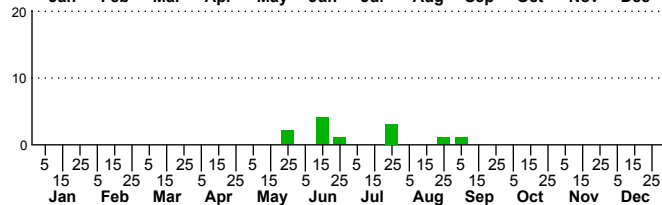

$n=7$
HM

$n=31$
Pd

$n=82$
LM

$n=12$
CP

Baileya australis

Three periods to each month: 1-10 / 11-20 / 21-31

NC Biodiversity Project: nc-biodiversity.com