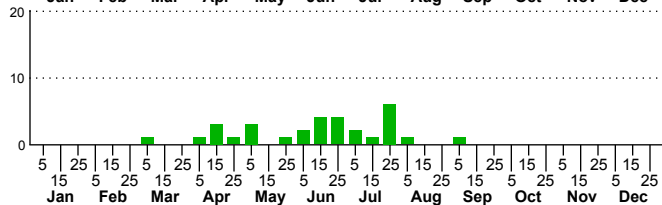

$n=7$
HM

$n=31$
Pd

$n=82$
LM

$n=12$
CP

Baileya australis

Three periods to each month: 1-10 / 11-20 / 21-31

NC Biodiversity Project: nc-biodiversity.com