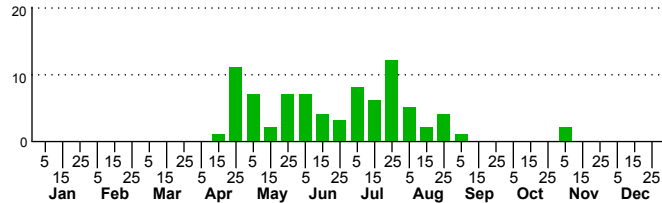

$n=7$
HM

$n=31$
Pd

$n=82$
LM

$n=12$
CP

Baileya australis

Three periods to each month: 1-10 / 11-20 / 21-31

NC Biodiversity Project: nc-biodiversity.com