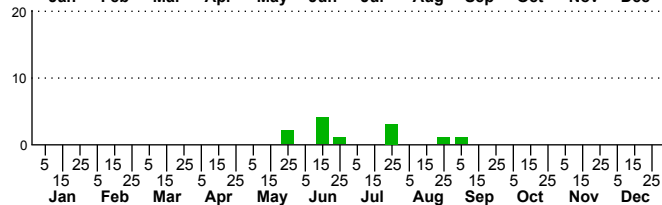

$n=7$
HM

$n=31$
Pd

$n=78$
LM

$n=12$
CP

Baileya australis

Three periods to each month: 1-10 / 11-20 / 21-31

NC Biodiversity Project: nc-biodiversity.com