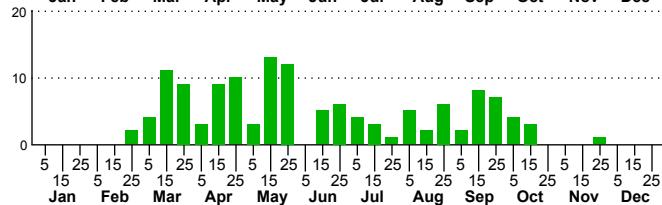

n=43
HM

n=17
Pd

n=75
LM

n=133
CP

Meganola minuscula

Three periods to each month: 1-10 / 11-20 / 21-31

NC Biodiversity Project: nc-biodiversity.com