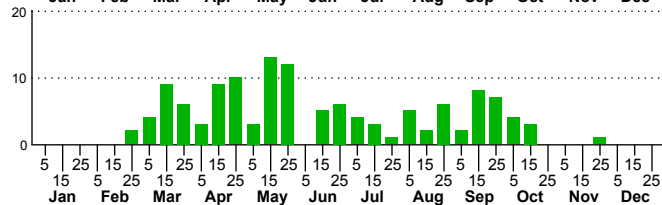

n=43
HM

n=17
Pd

n=70
LM

n=128
CP

Meganola minuscula

Three periods to each month: 1-10 / 11-20 / 21-31

NC Biodiversity Project: nc-biodiversity.com