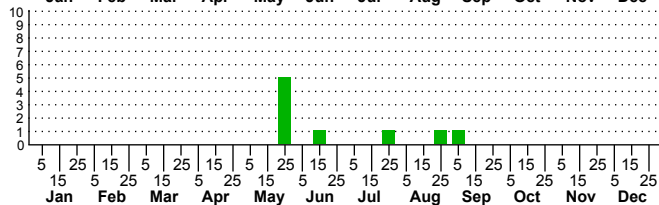

$n=0$
HM

$n=32$
Pd

$n=3$
LM

$n=9$
CP

Tripudia rectangulara

Three periods to each month: 1-10 / 11-20 / 21-31

NC Biodiversity Project: nc-biodiversity.com