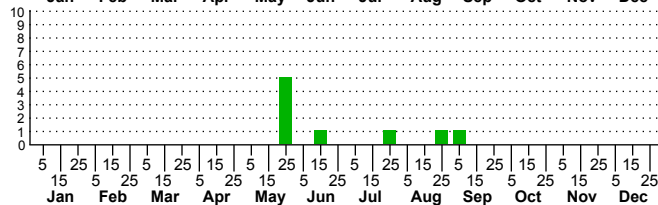

$n=0$
HM

$n=32$
Pd

$n=3$
LM

$n=9$
CP

Tripudia rectangulara

Three periods to each month: 1-10 / 11-20 / 21-31

NC Biodiversity Project: nc-biodiversity.com