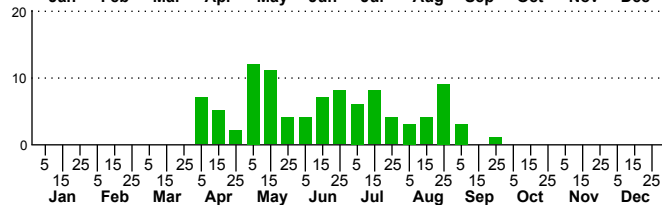

$n=0$
HM

$n=7$
Pd

$n=2$
LM

$n=98$
CP

Ponometia semiflava

Three periods to each month: 1-10 / 11-20 / 21-31

NC Biodiversity Project: nc-biodiversity.com