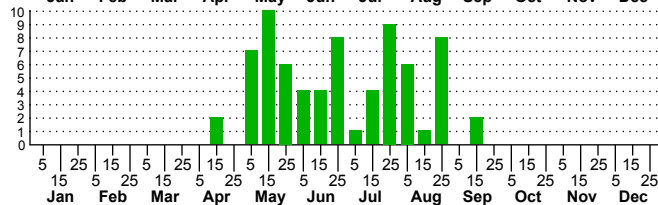

$n=2$
HM

$n=12$
Pd

$n=15$
LM

$n=72$
CP

Ponometia candefacta

Three periods to each month: 1-10 / 11-20 / 21-31

NC Biodiversity Project: nc-biodiversity.com