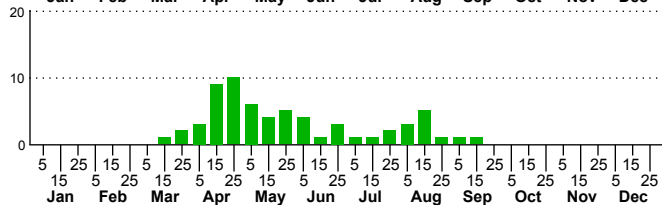

$n=25$
HM

$n=63$
Pd

$n=61$
LM

$n=81$
CP

Acronicta lobeliae

Three periods to each month: 1-10 / 11-20 / 21-31

NC Biodiversity Project: nc-biodiversity.com