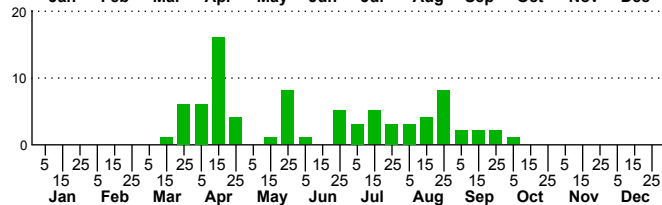

$n=25$
HM

$n=63$
Pd

$n=61$
LM

$n=81$
CP

Acronicta lobeliae

Three periods to each month: 1-10 / 11-20 / 21-31

NC Biodiversity Project: nc-biodiversity.com