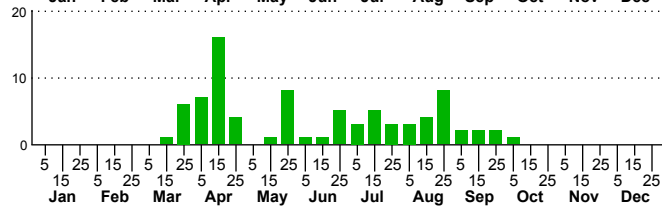

n=25
HM

n=67
Pd

n=64
LM

n=83
CP

Acronicta lobeliae

Three periods to each month: 1-10 / 11-20 / 21-31

NC Biodiversity Project: nc-biodiversity.com