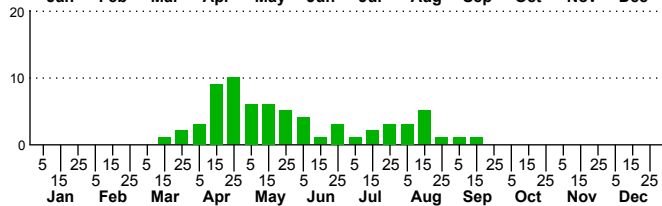

n=25
HM

n=67
Pd

n=64
LM

n=83
CP

Acronicta lobeliae

Three periods to each month: 1-10 / 11-20 / 21-31

NC Biodiversity Project: nc-biodiversity.com