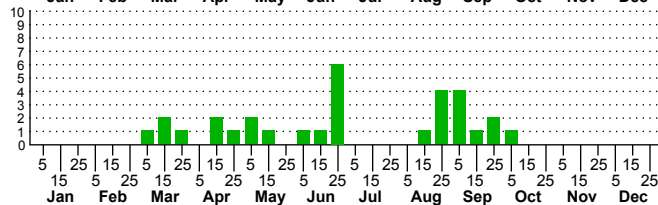

$n=0$
HM

$n=3$
Pd

$n=0$
LM

$n=31$
CP

Acronicta oblinita

Three periods to each month: 1-10 / 11-20 / 21-31

NC Biodiversity Project: nc-biodiversity.com