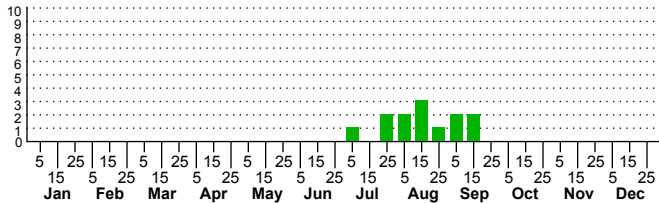

n=13
HM

n=31
Pd

n=44
LM

n=8
CP

Oligia modica

Three periods to each month: 1-10 / 11-20 / 21-31

NC Biodiversity Project: nc-biodiversity.com