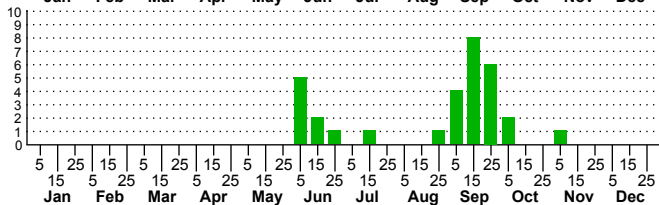

n=13
HM

n=31
Pd

n=44
LM

n=8
CP

Oligia modica

Three periods to each month: 1-10 / 11-20 / 21-31

NC Biodiversity Project: nc-biodiversity.com