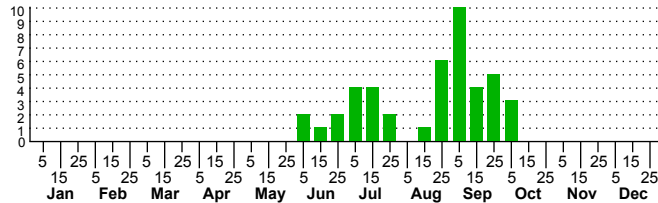

n=13
HM

n=31
Pd

n=44
LM

n=8
CP

Oligia modica

Three periods to each month: 1-10 / 11-20 / 21-31

NC Biodiversity Project: nc-biodiversity.com