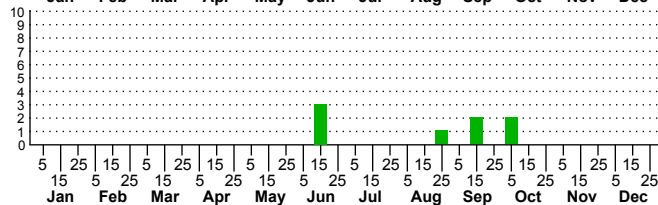

n=13
HM

n=31
Pd

n=44
LM

n=8
CP

Oligia modica

Three periods to each month: 1-10 / 11-20 / 21-31

NC Biodiversity Project: nc-biodiversity.com