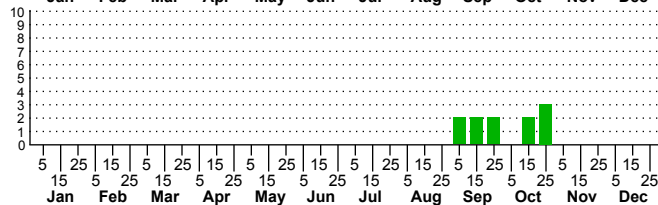

$n=1$
HM

$n=5$
Pd

$n=0$
LM

$n=11$
CP

Meropleon diversicolor

Three periods to each month: 1-10 / 11-20 / 21-31

NC Biodiversity Project: nc-biodiversity.com