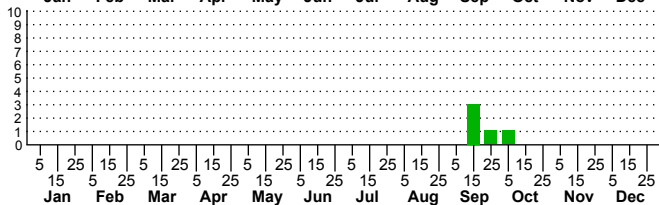

$n=1$
HM

$n=5$
Pd

$n=0$
LM

$n=11$
CP

Meropleon diversicolor

Three periods to each month: 1-10 / 11-20 / 21-31

NC Biodiversity Project: nc-biodiversity.com