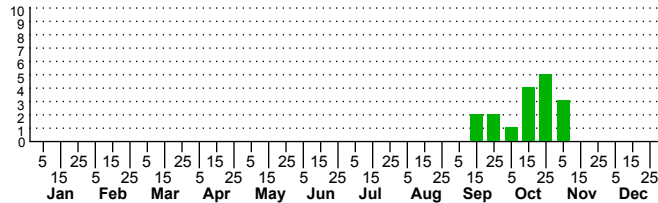

$n=5$
HM

$n=1$
Pd

$n=17$
LM

$n=0$
CP

Papaipema impecuniosa

Three periods to each month: 1-10 / 11-20 / 21-31

NC Biodiversity Project: nc-biodiversity.com