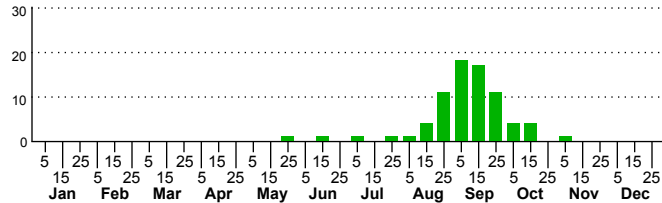

n=47
HM

n=25
Pd

n=75
LM

n=68
CP

Phlogophora periculosa

Three periods to each month: 1-10 / 11-20 / 21-31

NC Biodiversity Project: nc-biodiversity.com