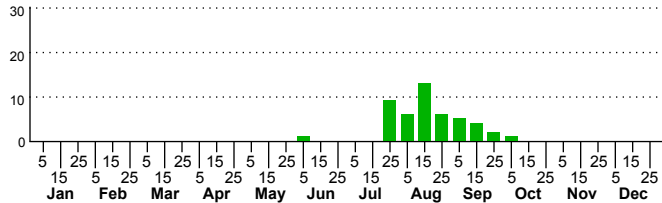

n=47
HM

n=25
Pd

n=75
LM

n=68
CP

Phlogophora periculosa

Three periods to each month: 1-10 / 11-20 / 21-31

NC Biodiversity Project: nc-biodiversity.com