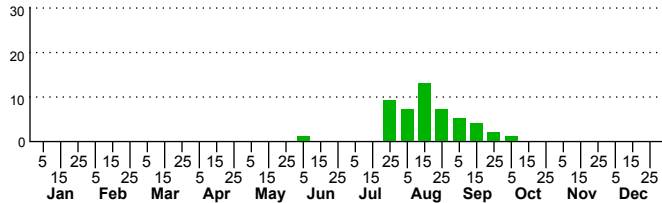

n=49
HM

n=26
Pd

n=78
LM

n=69
CP

Phlogophora periculosa

Three periods to each month: 1-10 / 11-20 / 21-31

NC Biodiversity Project: nc-biodiversity.com