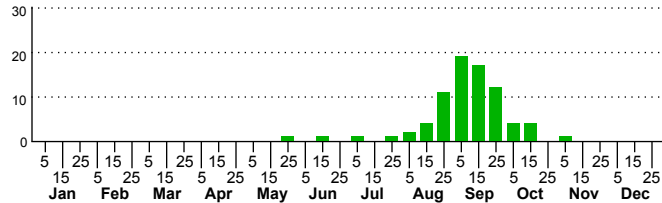

n=49
HM

n=26
Pd

n=78
LM

n=69
CP

Phlogophora periculosa

Three periods to each month: 1-10 / 11-20 / 21-31

NC Biodiversity Project: nc-biodiversity.com