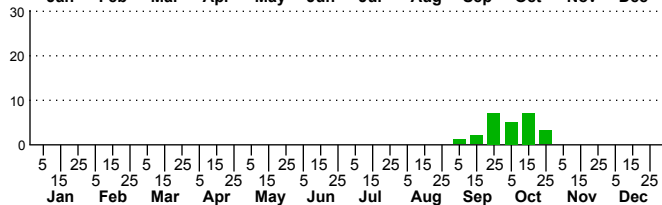

n=47
HM

n=25
Pd

n=75
LM

n=68
CP

Phlogophora periculosa

Three periods to each month: 1-10 / 11-20 / 21-31

NC Biodiversity Project: nc-biodiversity.com