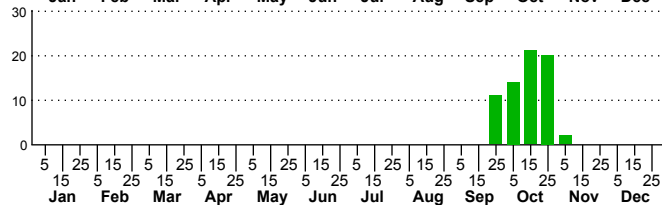

n=47
HM

n=25
Pd

n=75
LM

n=68
CP

Phlogophora periculosa

Three periods to each month: 1-10 / 11-20 / 21-31

NC Biodiversity Project: nc-biodiversity.com