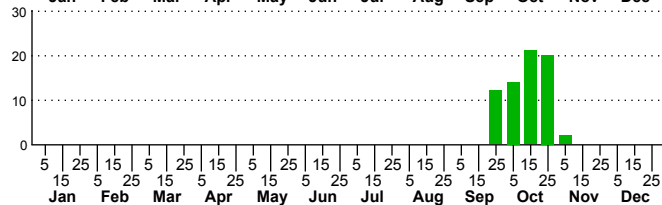

n=49
HM

n=26
Pd

n=78
LM

n=69
CP

Phlogophora periculosa

Three periods to each month: 1-10 / 11-20 / 21-31

NC Biodiversity Project: nc-biodiversity.com