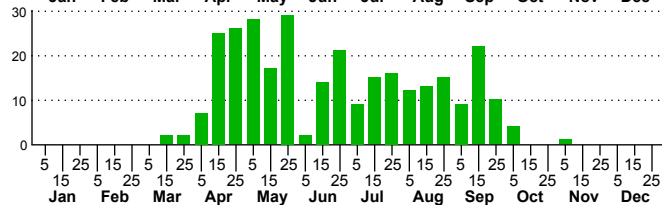

n=18
HM

n=69
Pd

n=84
LM

n=299
CP

Phosphila miselioides

Three periods to each month: 1-10 / 11-20 / 21-31

NC Biodiversity Project: nc-biodiversity.com