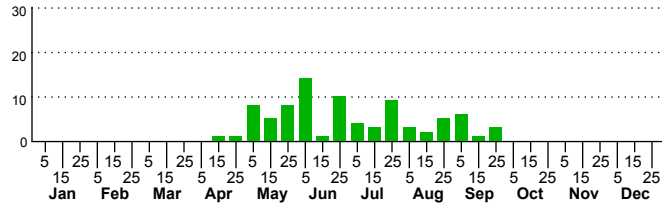

n=18
HM

n=69
Pd

n=84
LM

n=299
CP

Phosphila miselioides

Three periods to each month: 1-10 / 11-20 / 21-31

NC Biodiversity Project: nc-biodiversity.com