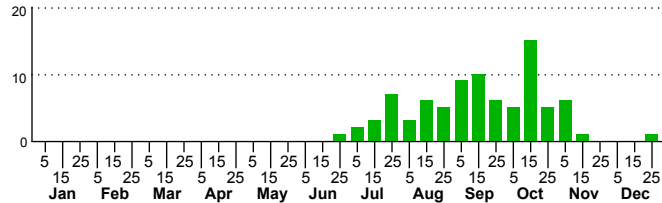

n=46
HM

n=95
Pd

n=85
LM

n=114
CP

Amphipyra pyramidoides

Three periods to each month: 1-10 / 11-20 / 21-31

NC Biodiversity Project: nc-biodiversity.com