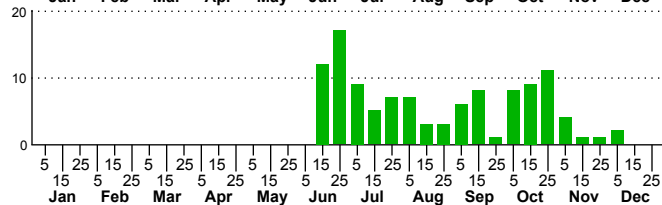

n=46
HM

n=95
Pd

n=85
LM

n=114
CP

Amphipyra pyramidoides

Three periods to each month: 1-10 / 11-20 / 21-31

NC Biodiversity Project: nc-biodiversity.com