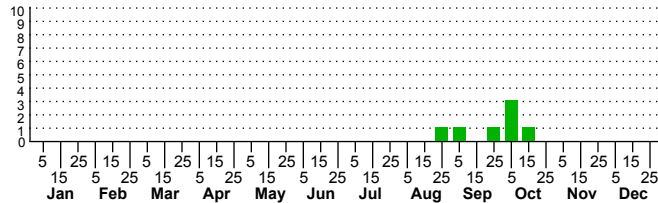

$n=0$
HM

$n=10$
Pd

$n=7$
LM

$n=26$
CP

Spodoptera eridania

Three periods to each month: 1-10 / 11-20 / 21-31

NC Biodiversity Project: nc-biodiversity.com