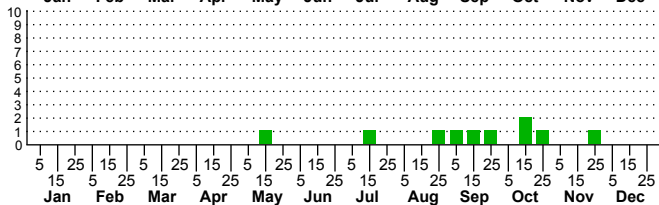

$n=0$
HM

$n=10$
Pd

$n=7$
LM

$n=26$
CP

Spodoptera eridania

Three periods to each month: 1-10 / 11-20 / 21-31

NC Biodiversity Project: nc-biodiversity.com