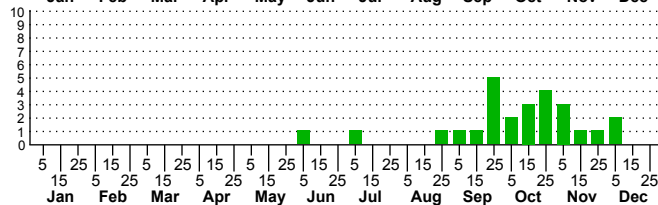

$n=0$
HM

$n=10$
Pd

$n=7$
LM

$n=26$
CP

Spodoptera eridania

Three periods to each month: 1-10 / 11-20 / 21-31

NC Biodiversity Project: nc-biodiversity.com