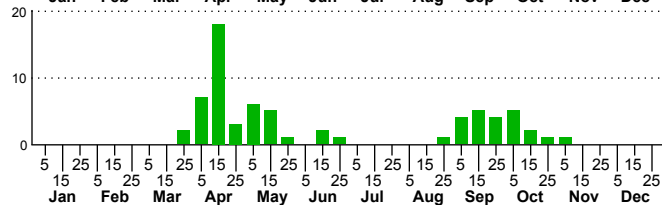

$n=0$
HM

$n=4$
Pd

$n=0$
LM

$n=68$
CP

Elaphria festivoidea

Three periods to each month: 1-10 / 11-20 / 21-31

NC Biodiversity Project: nc-biodiversity.com