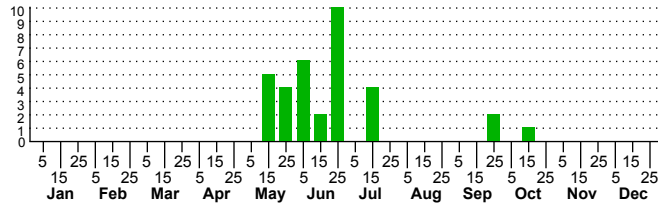

$n=15$
HM

$n=0$
Pd

$n=34$
LM

$n=0$
CP

Elaphria festivooides complex

Three periods to each month: 1-10 / 11-20 / 21-31

NC Biodiversity Project: nc-biodiversity.com