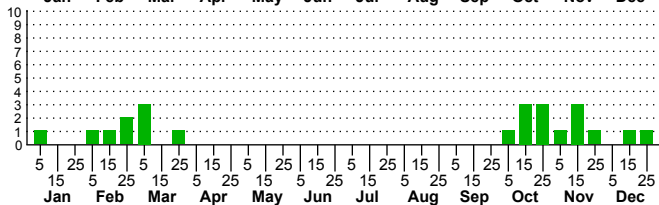

$n=0$
HM

$n=23$
Pd

$n=8$
LM

$n=13$
CP

Metaxaglaea violacea

Three periods to each month: 1-10 / 11-20 / 21-31

NC Biodiversity Project: nc-biodiversity.com