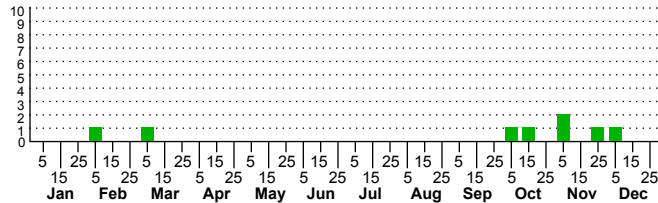

$n=0$
HM

$n=23$
Pd

$n=8$
LM

$n=13$
CP

Metaxaglaea violacea

Three periods to each month: 1-10 / 11-20 / 21-31

NC Biodiversity Project: nc-biodiversity.com