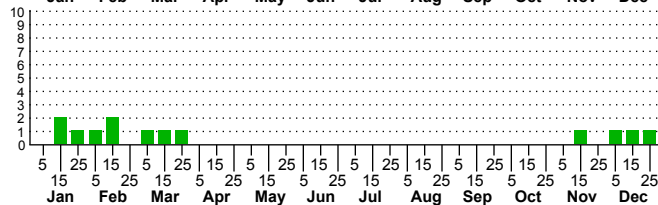

$n=0$
HM

$n=23$
Pd

$n=8$
LM

$n=13$
CP

Metaxaglaea violacea

Three periods to each month: 1-10 / 11-20 / 21-31

NC Biodiversity Project: nc-biodiversity.com