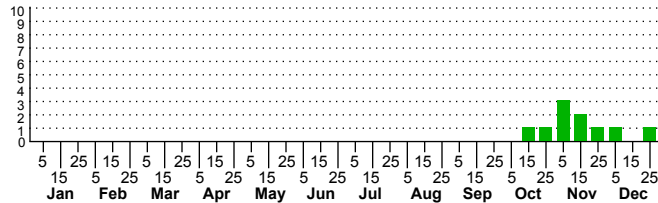

$n=0$
HM

$n=33$
Pd

$n=10$
LM

$n=42$
CP

Chaetoglaea sericea

Three periods to each month: 1-10 / 11-20 / 21-31

NC Biodiversity Project: nc-biodiversity.com