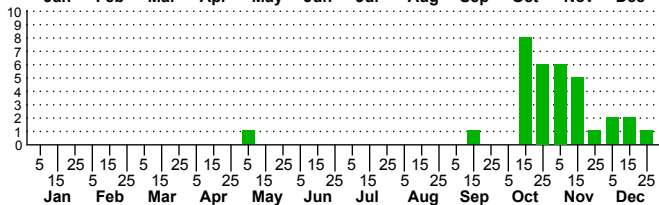

$n=0$
HM

$n=33$
Pd

$n=10$
LM

$n=42$
CP

Chaetoglaea sericea

Three periods to each month: 1-10 / 11-20 / 21-31

NC Biodiversity Project: nc-biodiversity.com