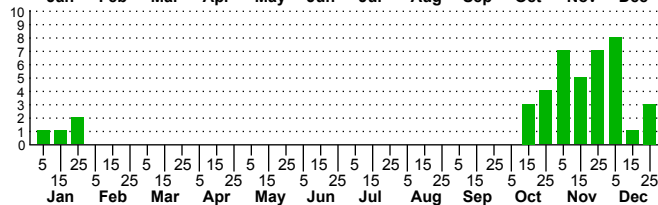

$n=0$
HM

$n=33$
Pd

$n=10$
LM

$n=42$
CP

Chaetoglaea sericea

Three periods to each month: 1-10 / 11-20 / 21-31

NC Biodiversity Project: nc-biodiversity.com