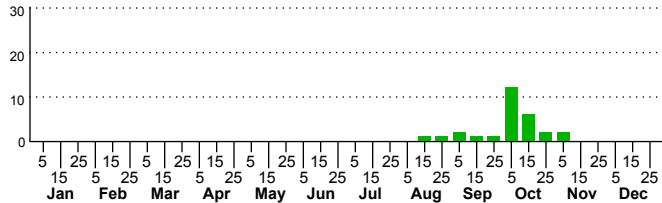

n=28
HM

n=125
Pd

n=78
LM

n=75
CP

Sunira bicolorago

Three periods to each month: 1-10 / 11-20 / 21-31

NC Biodiversity Project: nc-biodiversity.com