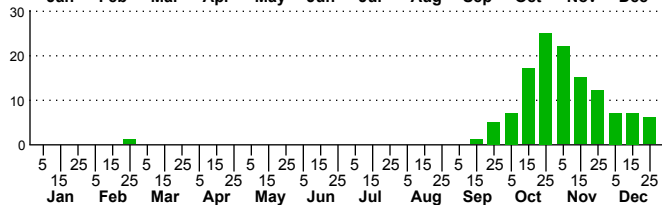

n=28
HM

n=125
Pd

n=78
LM

n=75
CP

Sunira bicolorago

Three periods to each month: 1-10 / 11-20 / 21-31

NC Biodiversity Project: nc-biodiversity.com