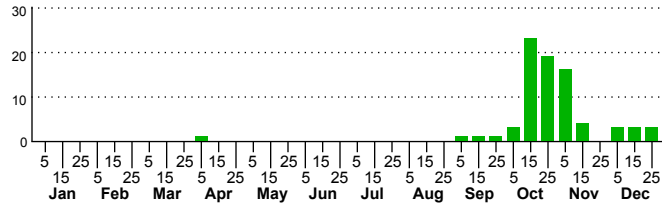

n=28
HM

n=125
Pd

n=78
LM

n=75
CP

Sunira bicolorago

Three periods to each month: 1-10 / 11-20 / 21-31

NC Biodiversity Project: nc-biodiversity.com