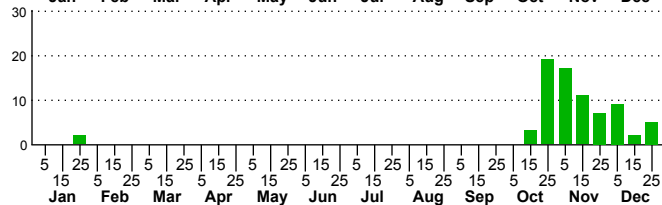

n=28
HM

n=125
Pd

n=78
LM

n=75
CP

Sunira bicolorago

Three periods to each month: 1-10 / 11-20 / 21-31

NC Biodiversity Project: nc-biodiversity.com