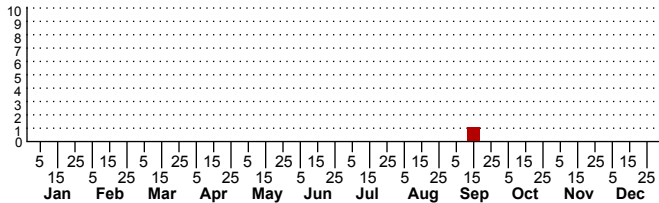

$n=1$
HM

$n=0$
Pd

$n=0$
LM

$n=1$
CP

Cucullia asteroides

Immatures

Three periods to each month: 1-10 / 11-20 / 21-31

NC Biodiversity Project: nc-biodiversity.com