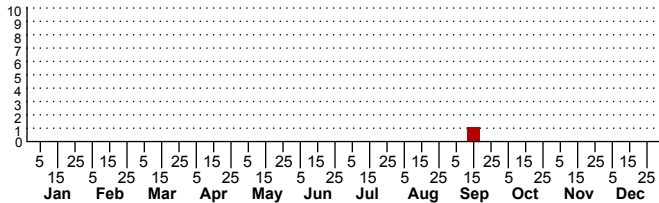

$n=1$
HM

$n=1$
Pd

$n=11$
LM

$n=0$
CP

Cosmopterix clandestinella

Immatures

Three periods to each month: 1-10 / 11-20 / 21-31

NC Biodiversity Project: nc-biodiversity.com