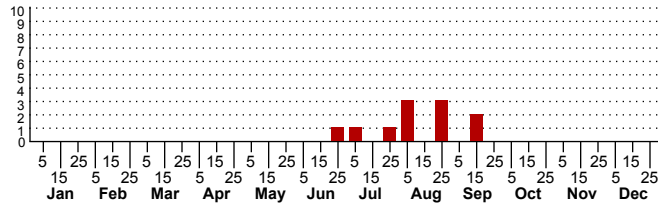

$n=1$
HM

$n=1$
Pd

$n=11$
LM

$n=0$
CP

Cosmopterix clandestinella

Immatures

Three periods to each month: 1-10 / 11-20 / 21-31

NC Biodiversity Project: nc-biodiversity.com