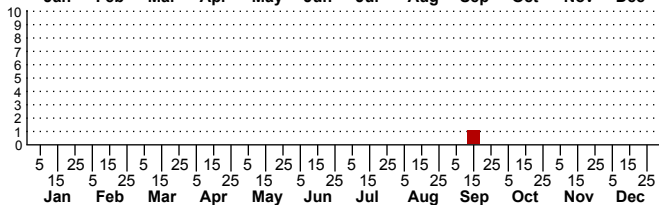

$n=2$
HM

$n=1$
Pd

$n=3$
LM

$n=0$
CP

Astrotischeria heliopsisella

Immatures

Three periods to each month: 1-10 / 11-20 / 21-31

NC Biodiversity Project: nc-biodiversity.com