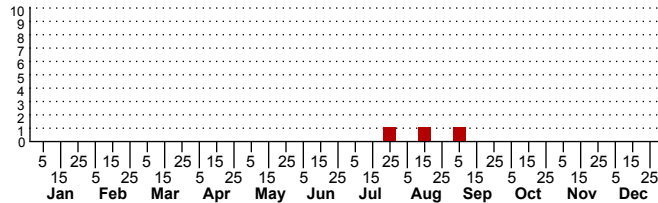

$n=2$
HM

$n=1$
Pd

$n=3$
LM

$n=0$
CP

Astrotischeria heliopsisella

Immatures

Three periods to each month: 1-10 / 11-20 / 21-31

NC Biodiversity Project: nc-biodiversity.com