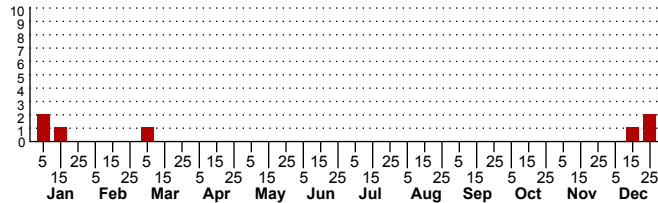

$n=2$
HM

$n=0$
Pd

$n=7$
LM

$n=0$
CP

Coleotechnites macleodi

Immatures

Three periods to each month: 1-10 / 11-20 / 21-31

NC Biodiversity Project: nc-biodiversity.com