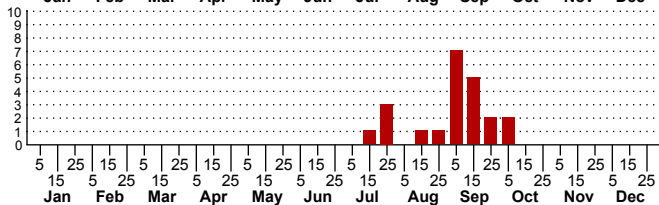

$n=0$
HM

$n=22$
Pd

$n=8$
LM

$n=7$
CP

Natada nasoni

Immatures

Three periods to each month: 1-10 / 11-20 / 21-31

NC Biodiversity Project: nc-biodiversity.com