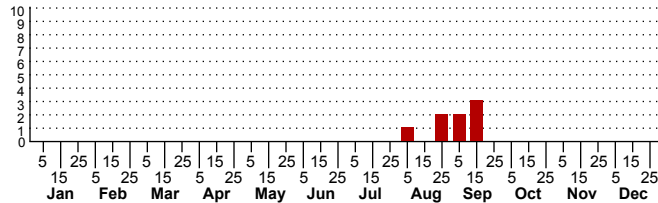

$n=0$
HM

$n=22$
Pd

$n=8$
LM

$n=7$
CP

Natada nasoni

Immatures

Three periods to each month: 1-10 / 11-20 / 21-31

NC Biodiversity Project: nc-biodiversity.com