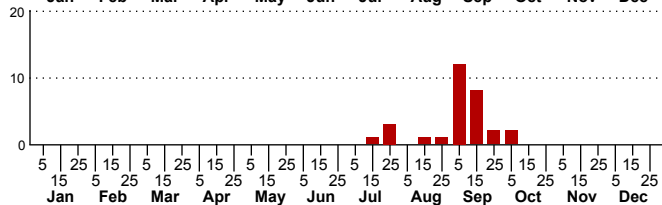

$n=0$
HM

$n=30$
Pd

$n=10$
LM

$n=10$
CP

Natada nasoni

Immatures

Three periods to each month: 1-10 / 11-20 / 21-31

NC Biodiversity Project: nc-biodiversity.com